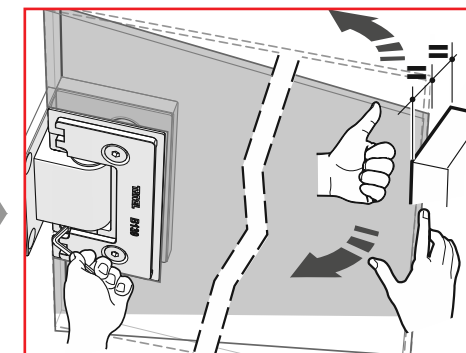

Thanks to a new design which allows to adjust the slopes and the distance of the walls, frames and fix glasses, the new adjustable hinges BAR guarantee the correct assembly of the glass doors, means of an adjustment mechanism very easy and quick.

INSTALACIÓN IMPECABLE

RÁPIDA, ÓPTIMA Y FÁCIL

FLAWLESS INSTALLATION

QUICK, IDEAL AND EASY

REDUCE EL TIEMPO
DE INSTALACIÓN
REDUCE THE TIME OF
INSTALLATION

GARANTIZA UN
ACABADO PERFECTO
PERFECT FINISH
GUARANTEED

AJUSTA DESVIACIONES
EN PAREDES Y MARCOS
ADJUST DEVIATIONS IN
WALLS AND FRAMES

PERMITE REGULAR LA ALINEACIÓN DE LA PUERTA EN SU POSICIÓN DE CIERRE

ALLOWS TO ADJUST THE ALIGNMENT OF THE DOOR IN ITS CLOSING POSITION